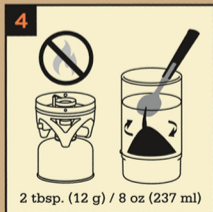

SILICONE GRANDE COFFEE PRESS

Follow all instructions in assembly and operating the appliance when using your MINIMO or SUMO.