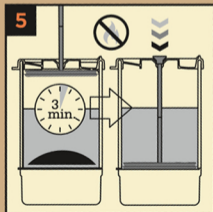

SILICONE GRANDE COFFEE PRESS

Follow all instructions in assembly and operating the appliance when using your MINIMO or SUMO.